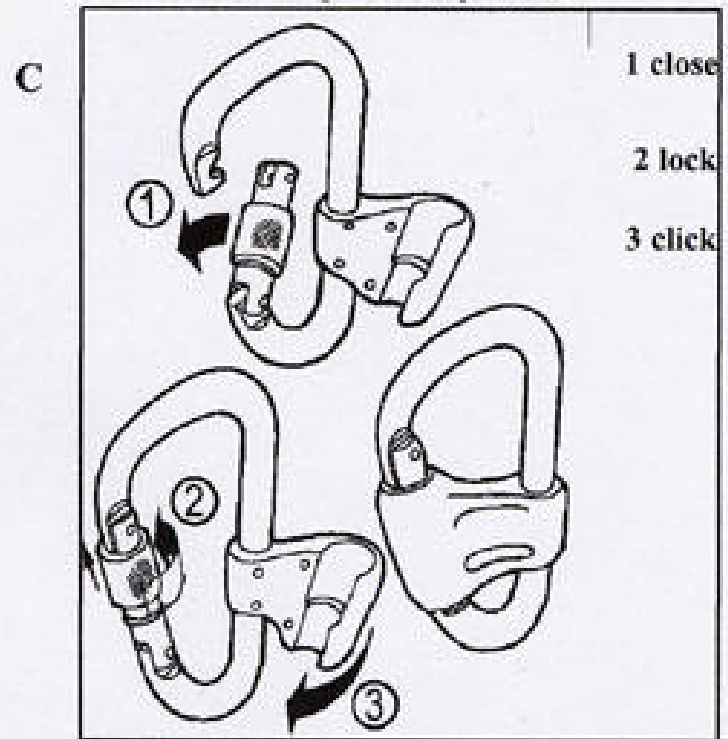

DMM

DMM BELAY MASTER KARABINERS

GENERAL INFORMATION

These instructions must be read and understood before this equipment is used, please retain this information for future reference.

Screw Gate

Italian Hitch knot
(=HMS knot)

Locking the Belay Master

In use attached to alpine type
harness

In use attached to climbing harness with
a figure of eight device

In use with a belay
brake plate

In use with an Single Rope
Controller device