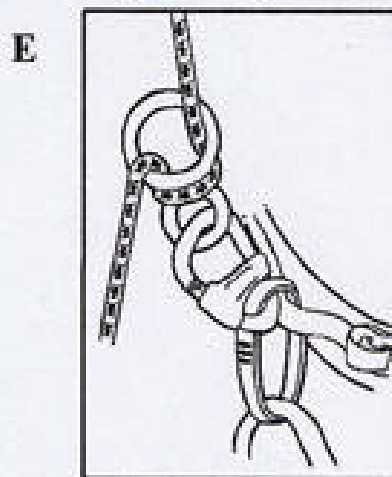

DMM

DMM BELAY MASTER KARABINERS

GENERAL INFORMATION

These instructions must be read and understood before this equipment is used, please retain this information for future reference.

Screw Gate

Italian Hitch knot
(=HMS knot)

Locking the Belay Master

In use attached to alpine type
harness

In use attached to climbing harness with
a figure of eight device

In use with a belay
brake plate

In use with an Single Rope
Controller device