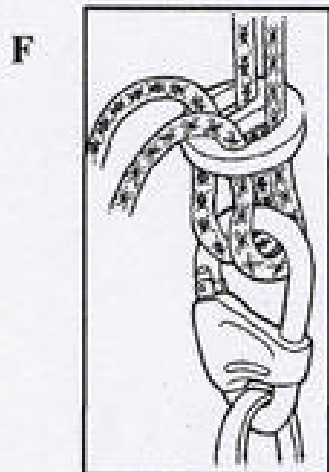

DMM

DMM BELAY MASTER KARABINERS

GENERAL INFORMATION

These instructions must be read and understood before this equipment is used, please retain this information for future reference.

Screw Gate

Italian Hitch knot
(=HMS knot)

Locking the Belay Master

In use attached to alpine type
harness

In use attached to climbing harness with
a figure of eight device

In use with a belay
brake plate

In use with an Single Rope
Controller device