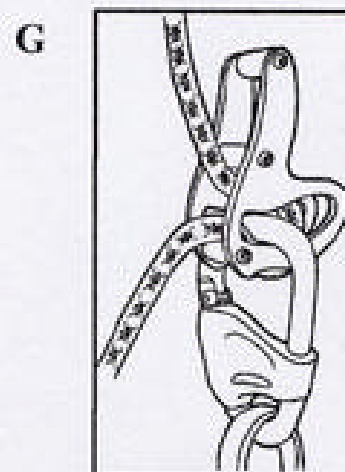

DMM

DMM BELAY MASTER KARABINERS

GENERAL INFORMATION

These instructions must be read and understood before this equipment is used, please retain this information for future reference.

Screw Gate

Italian Hitch knot
(=HMS knot)

Locking the Belay Master

In use attached to alpine type
harness

In use attached to climbing harness with
a figure of eight device

In use with a belay
brake plate

In use with an Single Rope
Controller device