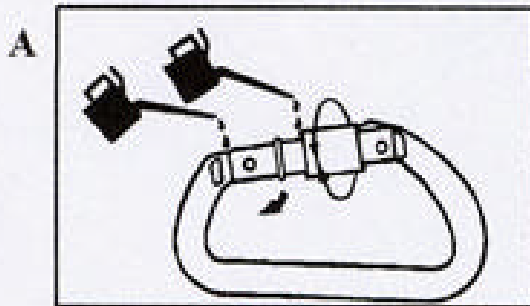

DMM

DMM BELAY MASTER KARABINERS

GENERAL INFORMATION

These instructions must be read and understood before this equipment is used, please retain this information for future reference.

Screw Gate

Italian Hitch knot
(=HMS knot)

Locking the Belay Master

In use attached to alpine type
harness

In use attached to climbing harness with
a figure of eight device

In use with a belay
brake plate

In use with an Single Rope
Controller device