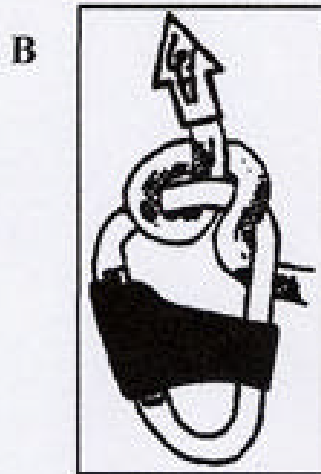

DMM

DMM BELAY MASTER KARABINERS

GENERAL INFORMATION

These instructions must be read and understood before this equipment is used, please retain this information for future reference.

Screw Gate

Italian Hitch knot
(=HMS knot)

Locking the Belay Master

In use attached to alpine type
harness

In use attached to climbing harness with
a figure of eight device

In use with a belay
brake plate

In use with an Single Rope
Controller device