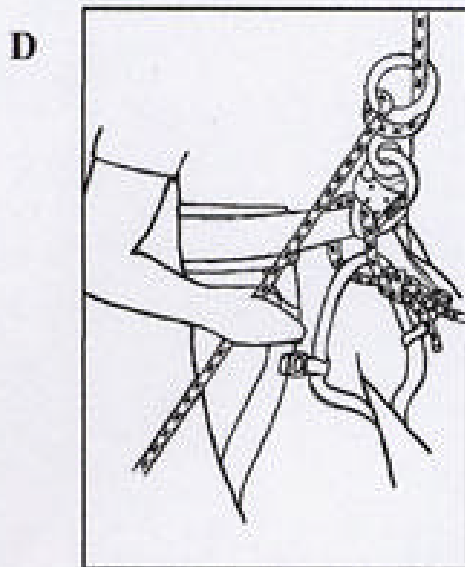

DMM

DMM BELAY MASTER KARABINERS

GENERAL INFORMATION

These instructions must be read and understood before this equipment is used, please retain this information for future reference.

Screw Gate

Italian Hitch knot
(=HMS knot)

Locking the Belay Master

In use attached to alpine type
harness

In use attached to climbing harness with
a figure of eight device

In use with a belay
brake plate

In use with an Single Rope
Controller device