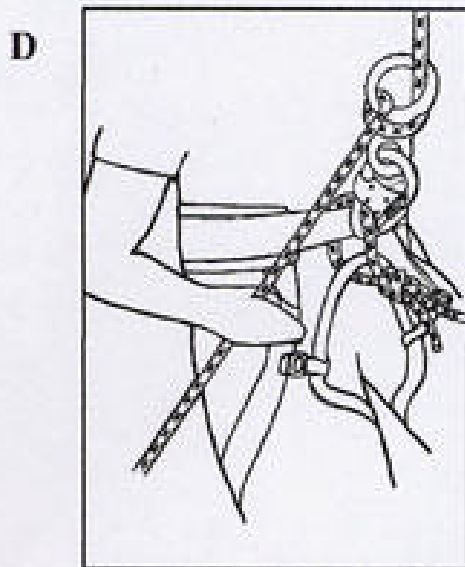

### GENERAL INFORMATION

These instructions must be read and understood before this equipment is used, please retain this information for future reference.

Screw Gate

Italian Hitch knot  
(=HMS knot)

Locking the Belay Master

In use attached to alpine type  
harness

In use attached to climbing harness with  
a figure of eight device

In use with a belay  
brake plate

In use with an Single Rope  
Controller device

Q8734

F311/QA/2/July