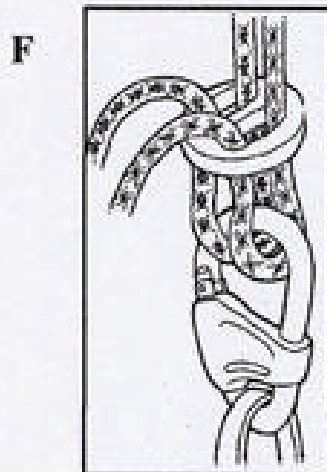

### GENERAL INFORMATION

These instructions must be read and understood before this equipment is used, please retain this information for future reference.

Screw Gate

Italian Hitch knot  
(=HMS knot)

Locking the Belay Master

In use attached to alpine type  
harness

In use attached to climbing harness with  
a figure of eight device

In use with a belay  
brake plate

In use with an Single Rope  
Controller device

Q8734

F311/QA/2/July